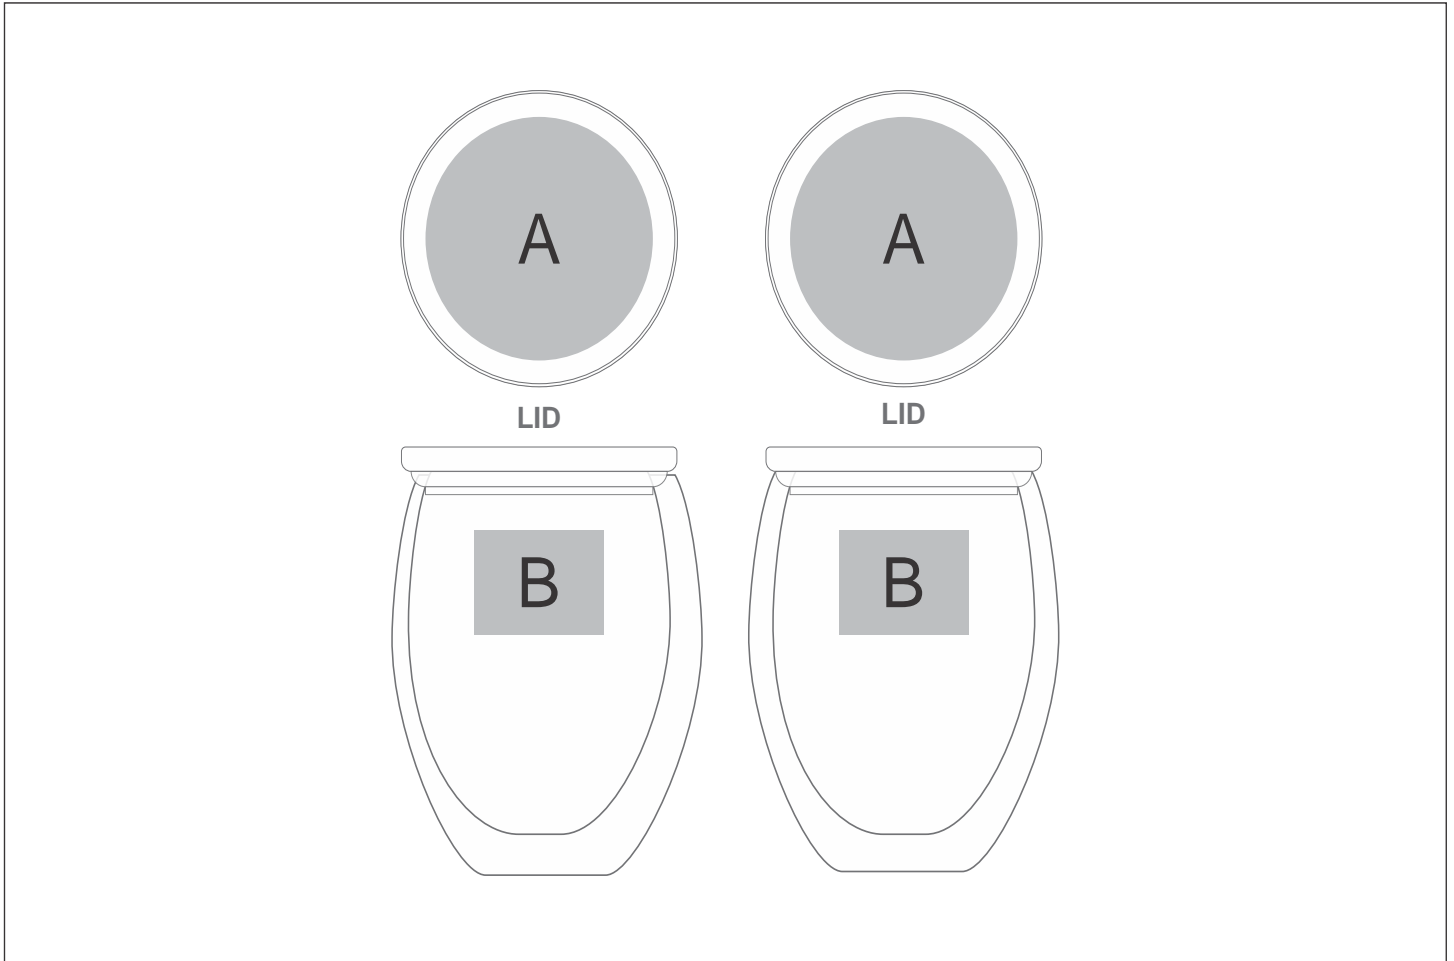

GF-OK-1141-B

Okiyo Moco Double-Wall Glass Cup Duo Set

Need to know:

Includes 1-Position Laser Engraving (setup fees apply).

- Laser Colour: Tonal.
- Due to tonal variations in the wood the laser engraving will vary from one item to the next and will likely vary in the same item.
- Please note we cannot guarantee that the external logo will align with the internal logo(Okiyo) on the lid

Branding Options:

| Position | Branding Method (Branding Code) | No. of Colours | Dimension |
|----------|---------------------------------|----------------|-----------------------|
| A | Laser Engraving (LC) | N/A | 70mm wide x 70mm high |
| A | Pad Printing (PB) | 4 Colours | 40mm wide x 40mm high |
| B | Pad Printing (PC) | 4 Colours | 40mm wide x 30mm high |